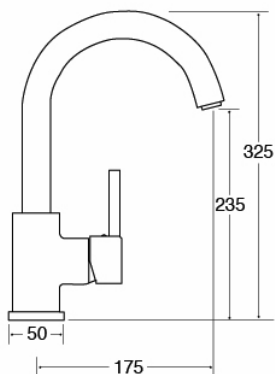

CDA

GOOD™
SHOPPING
GUIDE ✓
ETHICAL
BUSINESS

LIFETIME
PARTS
WARRANTY
+2 YEARS LABOUR ✓

Features

- Single flow
- Finish: Chrome
- Ceramic single lever valve
- Aerator type: Plastic
- Minimum pressure: 0.5Bar
- Number of levers/handles: 1
- Branded: On handle
- Supplied in bag: Yes
- Max worktop thickness: 40mm
- Diameter of cutout required: 35mm