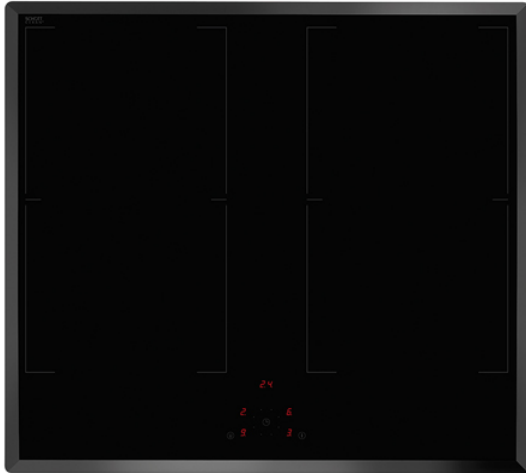

Amica

2 year Amica guarantee

Features

- Zones: 0
- 9 Power Levels
- Zones can be bridged
- Left zones bridging function
- Right Zones Bridging Function
- Timer
- Timer: 0
- Timer: 0
- Temperature limiter
- Melt Function
- Simmer Function
- Booster function
- Overflow Detection
- Overheat Detection
- Small object detection
- Auto safety switch off
- Time Limit Security System
- Safety Key Lock
- Individual control for each zone
- LED display
- Electronic Touch Control
- Front Control

Technical specification

- Rated electrical power: 7.4kW
- Power supply required: 45A
- Power cable type: 1

Zone information

- Left front: 380 x 220mm: 3,7/4.2/ 5,5kW
- Right rear: 380 x 220mm: 3,7/4.2/ 5,5kW