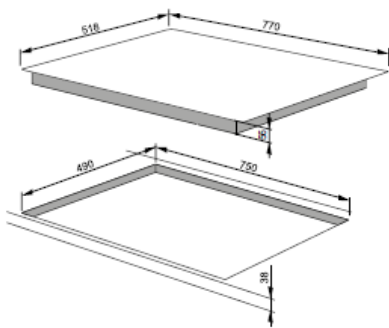

Features

- Zones: 0
- 9 Power Levels
- Zones can be bridged
- Left zones bridging function
- Right Zones Bridging Function
- Timer
- Timer: 0
- Timer: 0
- Temperature limiter
- Melt Function
- Simmer Function
- Booster function
- Overflow Detection
- Overheat Detection
- Small object detection
- Auto safety switch off
- Time Limit Security System
- Safety Key Lock
- Individual control for each zone
- LED display
- Electronic Touch Control
- Front Control

Technical specification

- Rated electrical power: 7.4kW
- Power supply required: 45A
- Power cable type: 1

Zone information

- Left front: 380 x 220mm: 3,7/4.2/ 5,5kW
- Right rear: 380 x 220mm: 3,7/4.2/ 5,5kW

Notes

- Please ensure that you check that there is sufficient clearance when fitting induction hobs over both single and built-under double ovens and that adequate ventilation is provided.