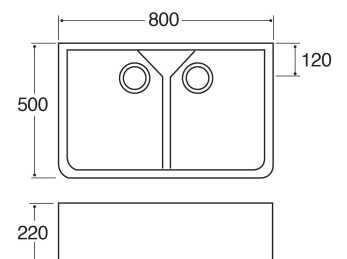

### Design

- Branded: No
- Finish: White
- Inset/ undermount: Table top/ undermount
- Bowl configuration: 2

PLEASE NOTE: DIMENSIONS MAY DIFFER BY UP TO 5%