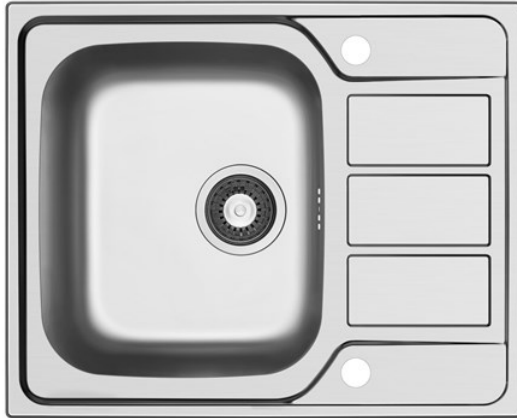

## KA55SS Stainless steel single bowl sink with mini drainer Colour: Stainless Steel

### Features

- Polished finish
- Fits in: 450
- Noise deadening pads
- Easy fixing system
- Reversible
- Waste kit: WK-CDA10

### Design

- Inset/ undermount:  
Inset
- Branded: Yes
- Bowl configuration: 1