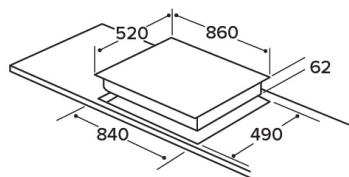

### Features

- 9 power levels
- Left Zones Bridging Function
- Right Zones Bridging Function
- Booster function on all zones
- Auto safety switch off
- Child lock
- Bevelled edges
- LED display
- Electronic Touch and Slide control
- Front control
- Residual Heat Indicators

### Technical specification

- Power cable length: 1m

### Zone information

- Left front: 1500 W /  
Booster 1800 W / 180mm
- Left rear: 1200 W /  
Booster 1500 W / 180mm
- Centre: 1800 W / Booster  
2000 W / 210mm
- Right front: 1200 W /  
Booster 1500 W / 180mm
- Right rear: 1500 W /  
Booster 1800 W / 180mm