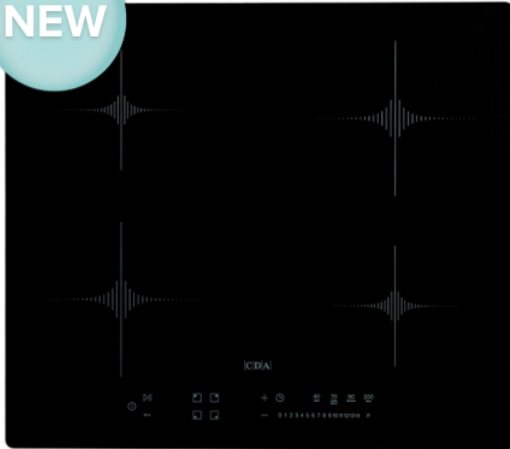

|C|D|A|

HN6413SD 60cm Slim Depth Plug and Play Induction Hob

Colour:
Black

NEW

Features

- Sear 200 degrees
- 14 power levels
- Pause/Restart Function
- Timer
- Melt 40°
- Keep Warm (70 degrees)
- Simmer 90°
- Auto Safety Switch Off
- Child lock
- Bevelled edges
- LED Display
- Electronic touch and slide control
- Front control
- Residual heat indicators

Technical specification

- Rated electrical power: 3kW
- Power cable length: 1m
- UK plug

Zone information

- Left front: 1500 W /
Booster 2000 W / 180mm
- Left rear: 1200 W /
Booster 1500 W / 140mm
- Right front: 1200 W /
Booster 1500 W / 180mm
- Right rear: 1500 W /
Booster 2000 W / 140mm