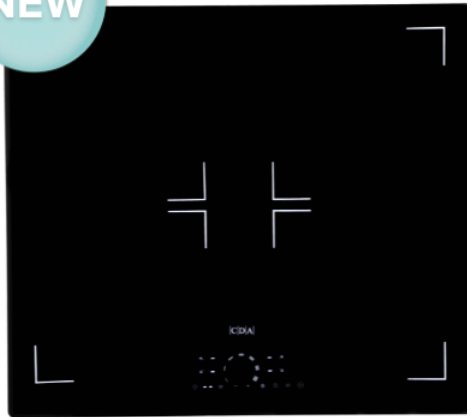

HN6182LZ 60cm Light Up Four Zone Induction Hob

Colour:
Black

NEW

Features

- 9 Power Levels
- Booster function
- Overflow Detection
- Child lock
- Bevelled edges
- LED Display
- Front Control

Technical specification

- Rated Power: 7

Zone information

- Left front: 1500 W /
Booster 2000 W
- Left rear: 1200 W /
Booster 1500 W
- Right front: 1200 W /
Booster 1500 W
- Right rear: 1500 W /
Booster 2000 W

A (Cut Out Width)	B (Cut Out Depth)	C (Hob Depth)	D (Hob Width)	E (Hob Height)
565mm	490mm	520mm	590mm	62mm