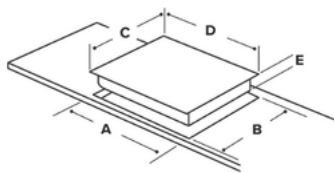

HN6182LZ 60cm Light Up Four Zone Induction Hob

Colour:
Black

NEW

Features

- 9 Power Levels
- Booster function
- Overflow Detection
- Child lock
- Bevelled edges
- LED Display
- Front Control

Technical specification

- Rated Power: 7

Zone information

- Left front: 1500 W /
Booster 2000 W
- Left rear: 1200 W /
Booster 1500 W
- Right front: 1200 W /
Booster 1500 W
- Right rear: 1500 W /
Booster 2000 W

A (Cut Out Width)	B (Cut Out Depth)	C (Hob Depth)	D (Hob Width)	E (Hob Height)
565mm	490mm	520mm	590mm	62mm