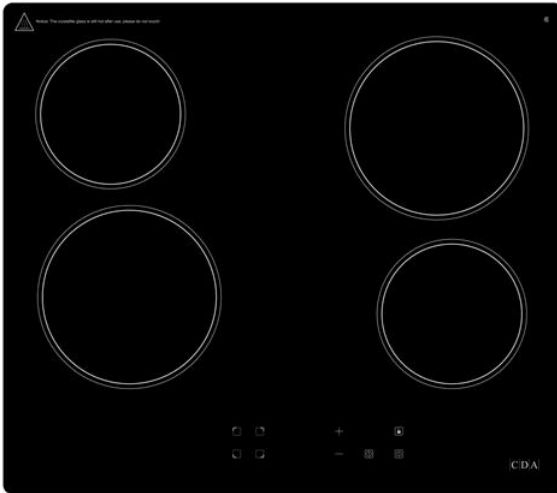

C|D|A

HC6615FR 60cm ceramic hob with 15 minute cut off timer

Colour:
Frameless

Features

- Zones: 4
- 9 power levels
- Timer: 0-99min
- Temperature limiter
- Overheat detection
- Child lock
- Time limit security system
- Ceramic shatterproof safety glass
- Easy clean surface
- LED display
- Electronic touch control
- Front control
- Residual heat indicators

Technical specification

- Rated electrical power: 6kW
- Power cable length: 1m

Zone information

- Left front: 190mm: 1.8kW
- Left rear: 155mm: 1.2kW
- Right front: 155mm: 1.2kW
- Right rear: 190mm: 1.8kW