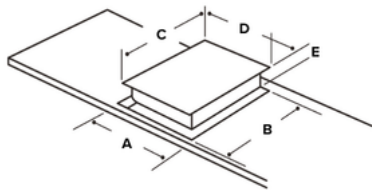

HC318FR HC318FR 30CM Domino Hob

Features

- 9 power levels
- Timer
- Temperature limiter
- Child lock
- Side control
- Residual heat indicators

Technical specification

- Rated electrical power: 2.9kW
- Power cable length: 1.3m
- Power cable type: 3x1.5mm²

Zone information

- Front: 1.2kW
- Rear: 1.7kW

A	B	C	D	E
300mm	490mm	522mm	300mm	47mm