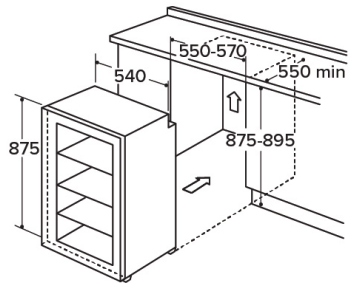

FW422 Integrated in-column larder fridge

Colour:
Integrated

Features

- Control system: Simple electronic
- Reversible door
- Sliding furniture fixings
- Height adjustable front feet

Fridge features

- Fridge capacity: 126L
- Egg tray: 1
- In-door balcony: 2 medium, 1 large
- Adjustable glass shelf: 3
- Interior light: Lateral LED

Technical specification

- Power cable length: 150cm
- UK plug
- Noise efficiency class: B
- Noise level: 35dBA
- Climate class: SN
- Refrigerant type: R600a
- Refrigerant quantity: 88g
- Total capacity: 126L

Energy

- Energy rating: E
- Energy consumption per annum: 87kW.h

⇨ = airflow