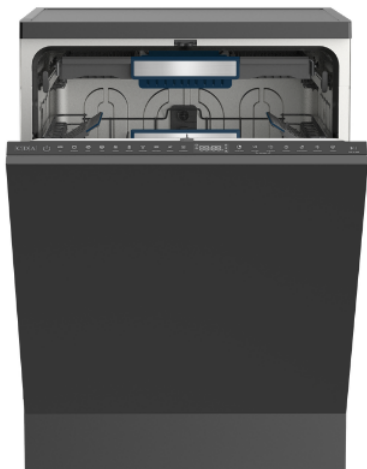

|C|D|A|

CDI6400 60cm Integrated Dishwasher

Colour:
Black

Features

- Memory function
- Acoustic end of programme signal
- Sliding Door Hinges
- Grey baskets
- LED salt indicator

Technical specification

- Power supply: 10A
- Power supply voltage: 230
- 150cm
- 150cm
- 150cm