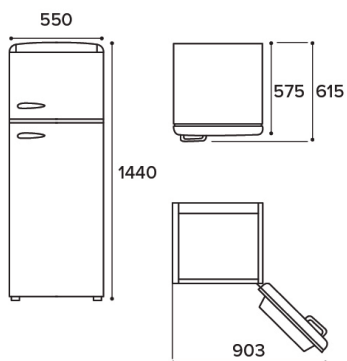

**BETTY-MEADOW** Retro 55cm freestanding top mount fridge freezer**Colour:**  
**Meadow****Features**

- Control system: Mechanical
- Front adjustable feet/ rear castors
- Flame retardant metal back

**Fridge features**

- Fridge capacity: 162L
- Egg tray: 1
- Salad crisper: 1
- In-door balcony: 2 medium, 1 large
- Adjustable glass shelf: 3
- Interior light: Lateral LED

**Freezer features**

- Freezer capacity: 44L
- Ice cube tray: 1

**Technical specification**

- Power cable length: 1.55m
- UK plug
- Max storage time (power failure): 7h
- Refrigerant type: R600a
- Refrigerant quantity: 30g
- Total capacity: 206L
- Freezing capacity: 2kg/24h