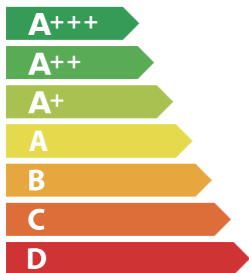

ENERGY

|C|D|A|

EKPK90SS/1

D

66
kWh/annum

ABCD**E**FG

ABCDEFG

ABC**D**EFG